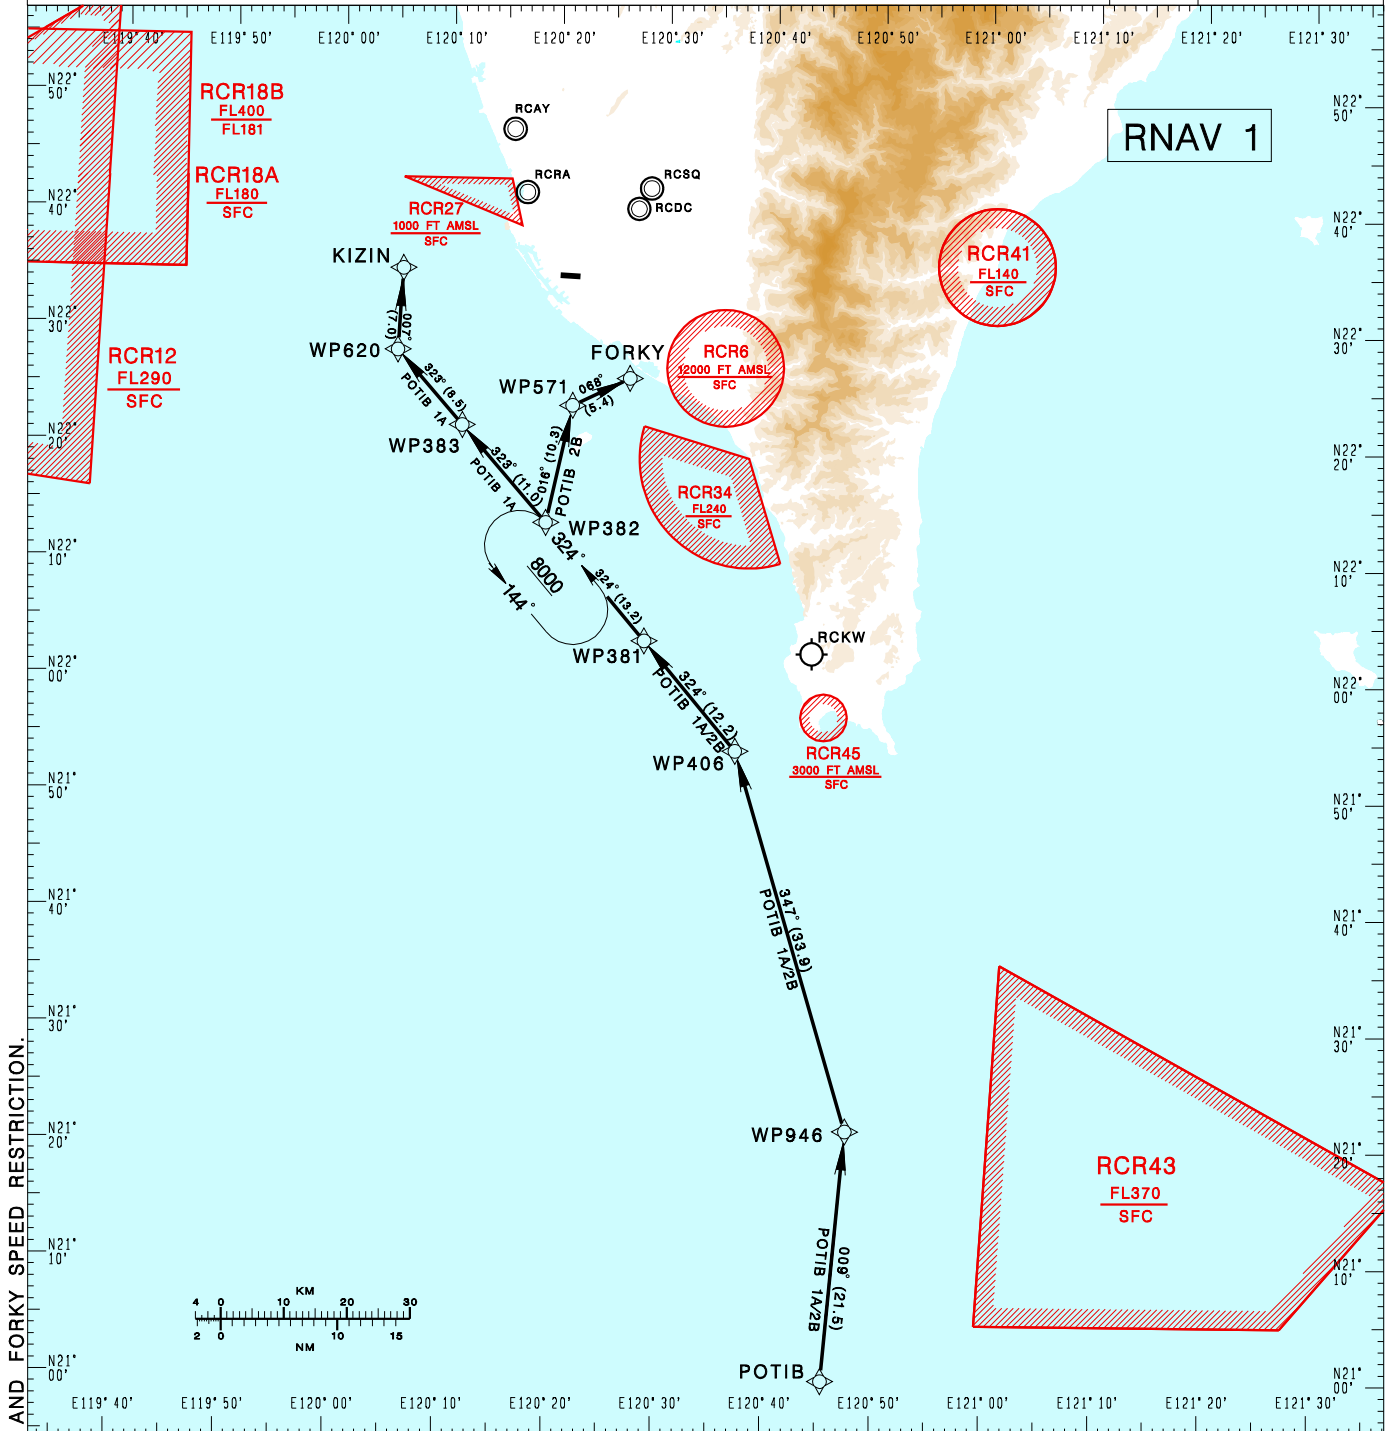

高雄國際機場
KAOHSIUNG INTL AD

RCKH STAR
POTIB 1A RNAV(RWY09)
POTIB 2B RNAV(RWY27)

TAIPEI ACC 127.9 129.1	KAOHSIUNG APP 124.7 125.7	ATIS 127.8
---------------------------	------------------------------	---------------

Apt Elev: 32' Trans Level: FL130 Trans Alt: 11,000'

BEARINGS ARE MAGNETIC; DISTANCES ARE NAUTICAL MILES; ELEVATIONS, HEIGHTS IN FEET

CHANGES: UPDATE KIZIN AND FORKY SPEED RESTRICTION

POTIB ONE ALFA RNAV ARRIVAL
Depart POTIB then to WP946, WP406, WP381, WP382, WP383, WP620, KIZIN. Cross WP383 at or above 8,000ft, cross WP620 at or below 7,000ft, cross KIZIN at or above 3,000ft.

POTIB TWO BRAVO RNAV ARRIVAL
Depart POTIB then to WP946, WP406, WP381, WP382, WP571, FORKY. Cross FORKY at or above 4,000ft.

NOTE
POTIB 1A:
1. Speed restriction of 210KT IAS maximum AT KIZIN.
2. ATS surveillance required.
POTIB 2B:
1. Speed restriction of 210KT IAS maximum AT FORKY.
2. ATS surveillance required.